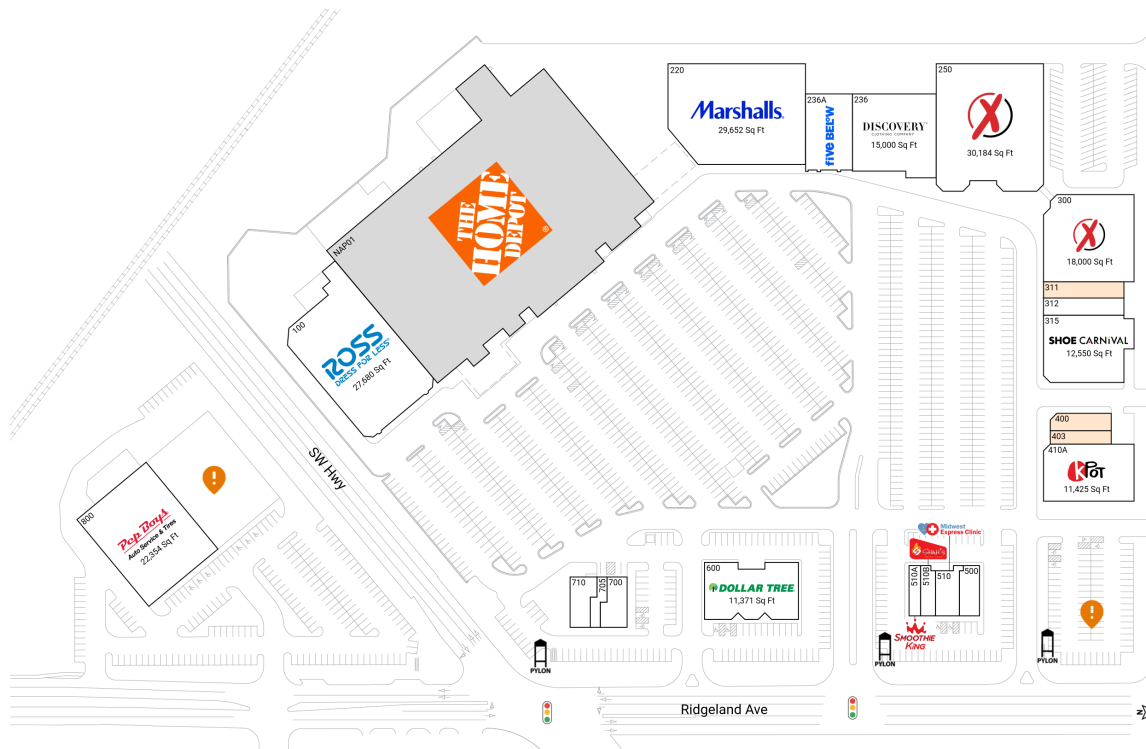

Source: Synergos Technologies, Inc. 2024

Strong lineup of national retailers such as Marshalls, Ross Dress For Less, Five Below, For Eyes Optical & Shoe Carnival

Surrounded by a dense population of 147K+ and a strong daytime population of 172K+ within a 3-mile radius

Highly trafficked center drawing an estimated 10K+ visits daily and 3.6M+ annually (Placer.ai 2025)

High visibility from 19K+ vehicles daily on Ridgeland Ave and 21K+ on Southwest Hwy (Kalibrate 2022)

Adjacent to the 880K+ Sq Ft Chicago Ridge Mall, anchored by ALDI & AMC Theatres

Commons of Chicago Ridge

9900 S. Ridgeland Ave | Chicago Ridge, IL 60415

Cook County Chicago-Naperville-Elgin, IL-IN 325,023 Sq Ft

41.7104, -87.7813

Available Spaces

311	2,880 Sq Ft	360°	OPO 1	0 Sq Ft
400	3,228 Sq Ft	360°	OPO 2	0 Sq Ft
403	1,980 Sq Ft	360°		

Current Tenants

Space size listed in square feet

100	Ross Dress for Less	27,680
220	Marshalls	29,652
236	Discovery Clothing	15,000
236A	Five Below	7,738
250	XSport Fitness	30,184
300	XSport Fitness	18,000
312	U2 Nail Studio	3,100
315	Shoe Carnival	12,550
410A	KPOT Korean BBQ & Hot Pot	11,425
500	For Eyes Optical	2,188
510	Midwest Express Clinic	2,500
510A	Smoothie King	1,283
510B	Shah's Halal Food	1,677
600	Dollar Tree	11,371
700	QaMaria Yemeni Coffee Company	2,565
705	Star Life Wellness Clinic	1,200
710	Eiffel Waffle	2,550
800	Pep Boys	22,354
NAP01	The Home Depot	113,918